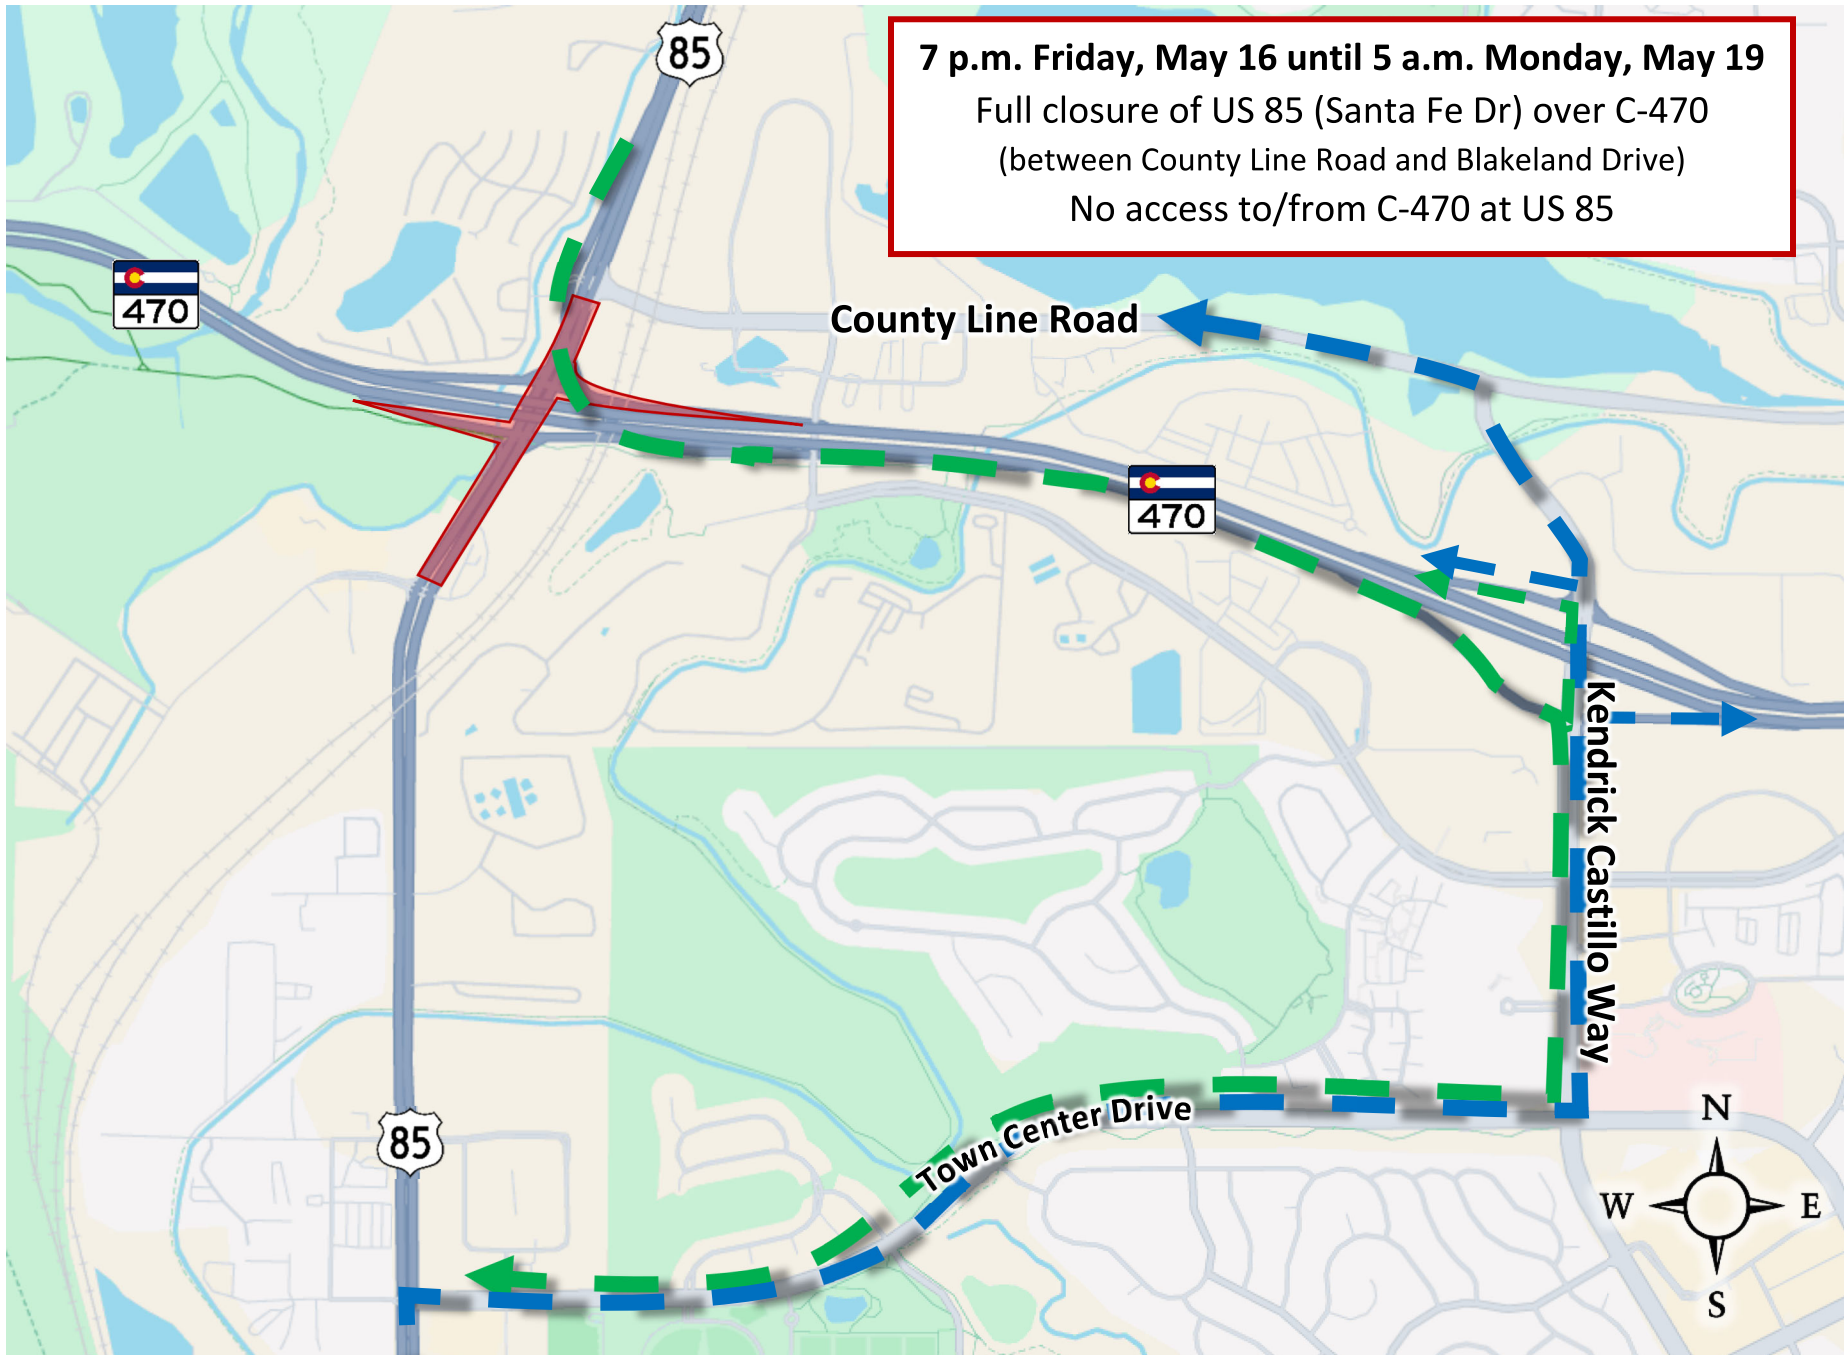

7 p.m. Friday, May 16 until 5 a.m. Monday, May 19

**Full closure of US 85 (Santa Fe Dr) over C-470
(between County Line Road and Blakeland Drive)**

No access to/from C-470 at US 85

Southbound US 85 (Santa Fe Drive) Full Closure Detour Information: traffic will go east on C-470 flyover on-ramp and use Exit 17| Kendrick Castillo Way.

- Westbound C-470 can be accessed from Kendrick Castillo Way to the north.
- Through traffic will go south to Town Center Drive, turn west and continue to access US 85.

Northbound US 85 (Santa Fe Drive) Full Closure Detour Information: traffic will go east on Town Center Drive to Kendrick Castillo Way.

- Both directions of C-470 can be access from Kendrick Castillo Way.
- Through traffic will go north to County Line Road and go west to access US 85.